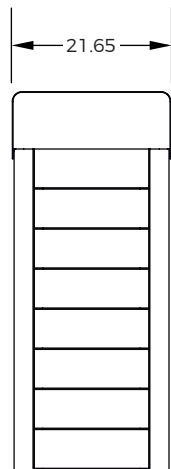

# Puerto

BB-024-AI-PR-CA

## BB-024-AI-PR-CA

Material and Colors			
Stainless steel 	Recycled plastic 		
<b>Finish:</b> Polished	<b>General Dimensions:</b> He: 37.40" / Wi: 19.68" / Le: 21.65"	<b>Weight:</b> 55.11 lb	

Mesures in inches

Frontal View

Lateral View