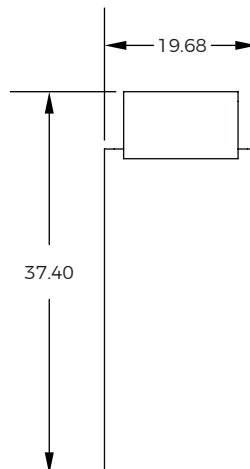

## BB-024-AI-PR-CA

Material and Colors			
Stainless steel 	Recycled plastic 		
<b>Finish:</b> Polished	<b>General Dimensions:</b> He: 37.40" / Wi: 19.68" / Le: 21.65"	<b>Weight:</b> 55.11 lb	

Mesures in inches

Frontal View

Lateral View